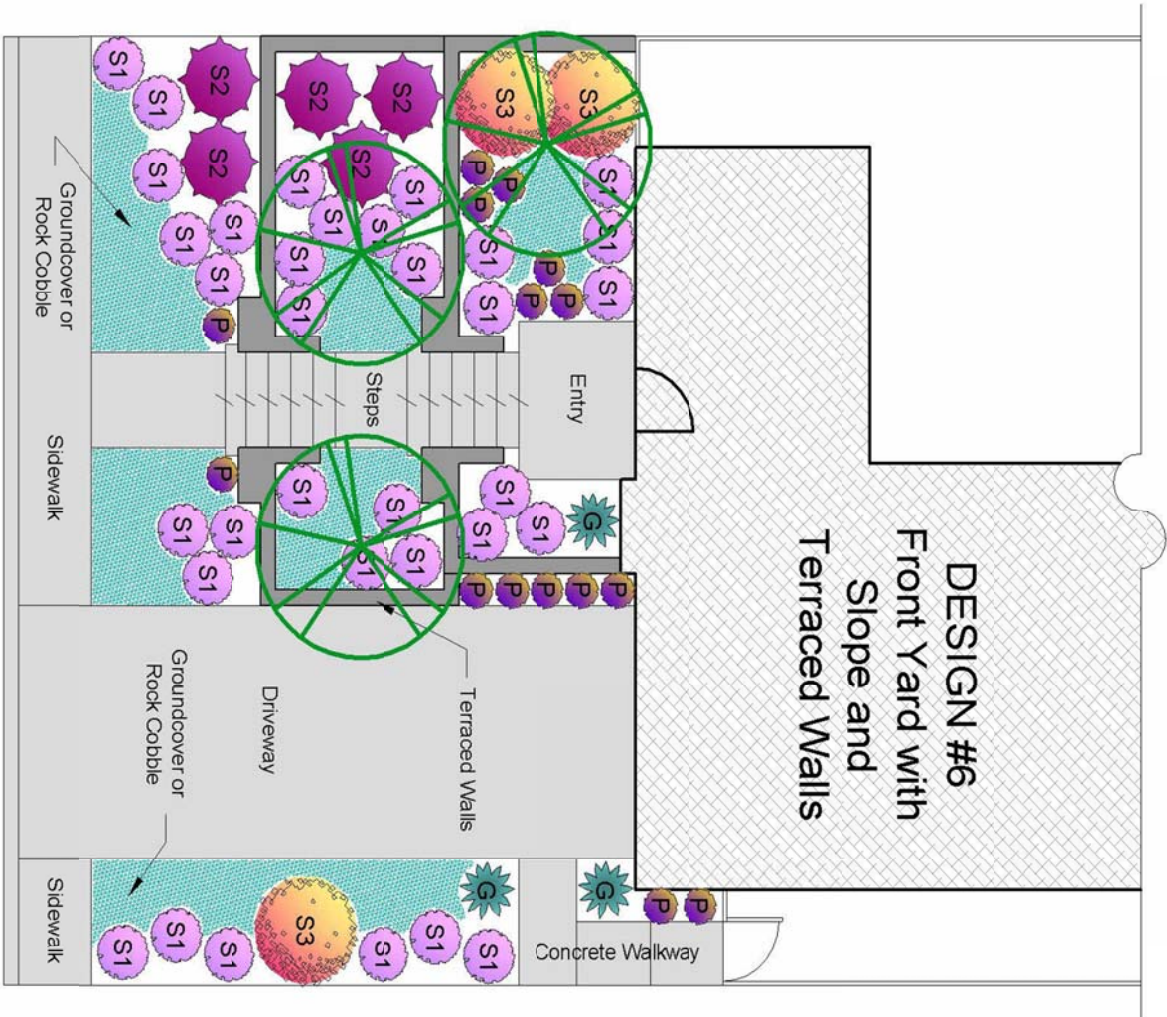

Design #6 Terraced Slope

Elsinore Valley Municipal Water District California Native and Drought Tolerant Plants for the Garden

Design #6 Front Yard Terraced Slope

Trees—Small to Medium Evergreen

Calocedrus decurrens	Incense Cedar	Native
Acacia stenophylla	Shoestring Acacia	
Olea europaea 'Fruitless'	Fruitless Olive	
Quercus suber	Cork Oak	
Rhus lancea	African Sumac	