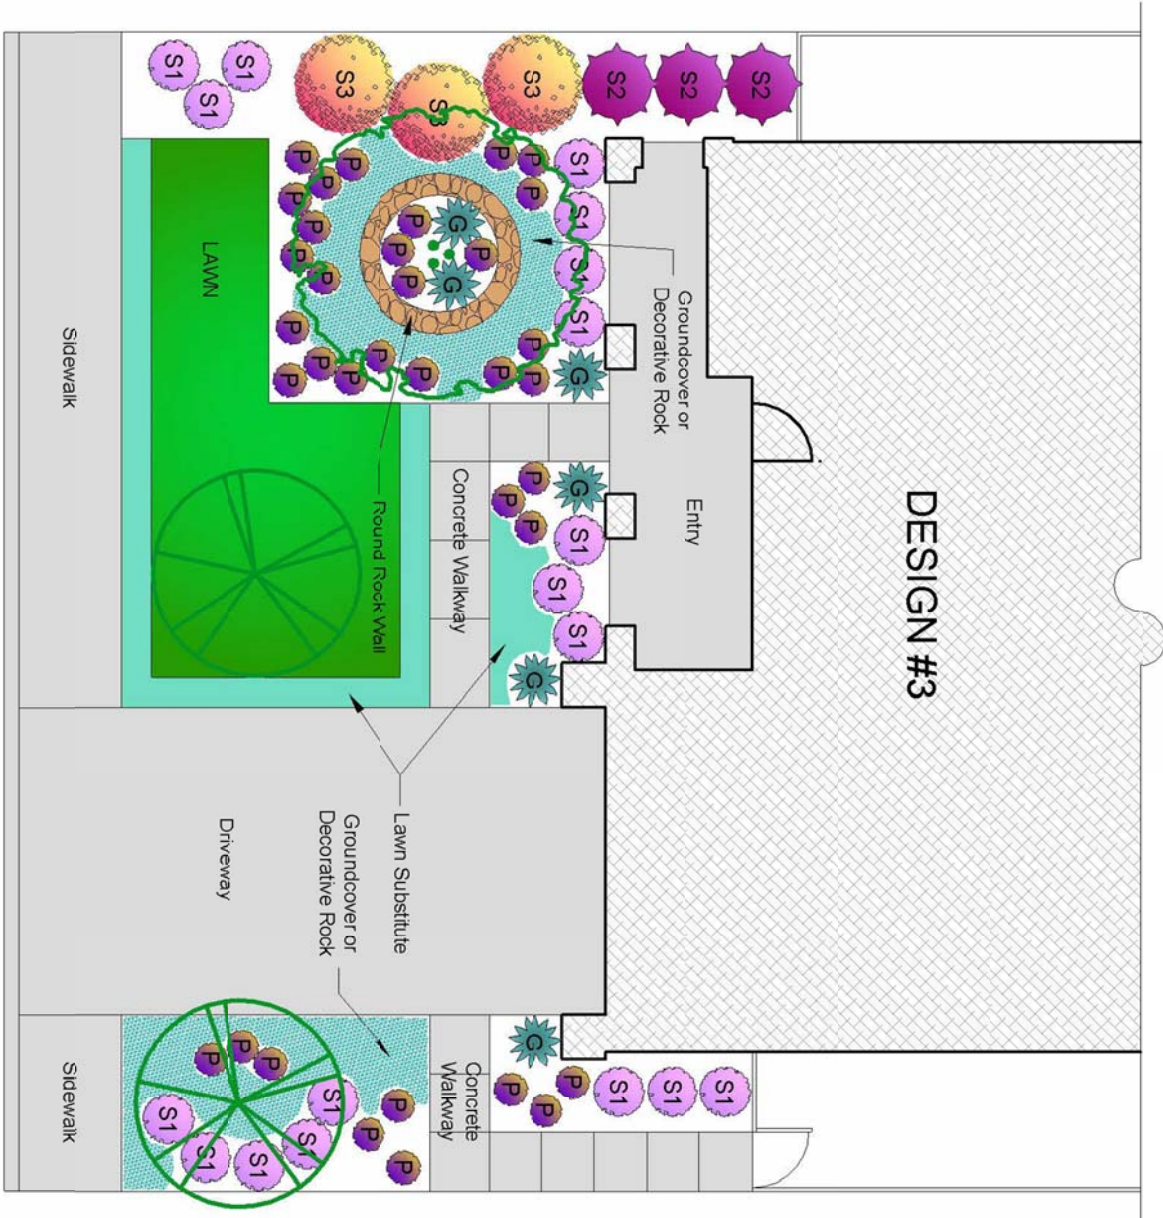

Design #3

Elsinore Valley Municipal Water District

California Native and Drought Tolerant Plants for the Garden

Design #3

Trees—Small to Medium Evergreen

Calocedrus decurrens	Incense Cedar	Native
Acacia stenophylla	Shoestring Acacia	
Geijera parviflora	Australian Willow	
Laurus nobilis ‘Saratoga’	Saratoga Laurel	
Olea europaea ‘Fruitless’	Fruitless Olive	
Rhus lancea	African Sumac	